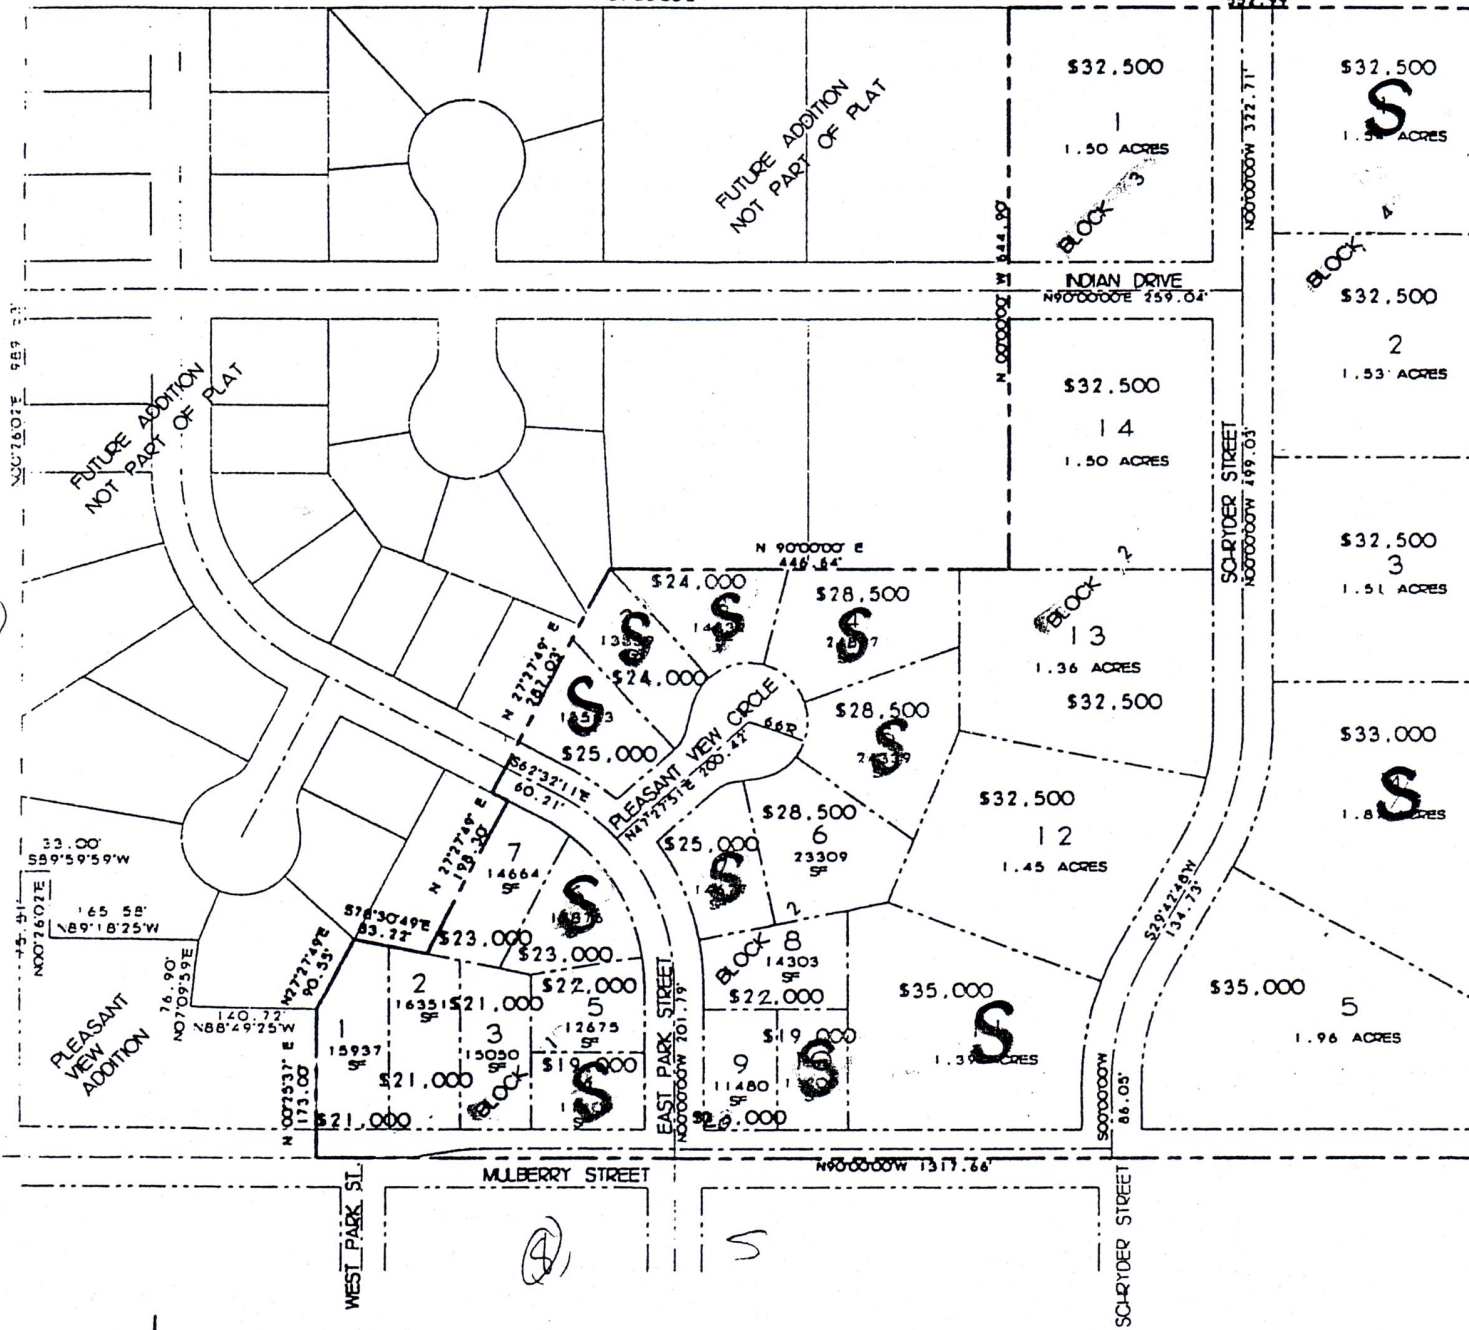

1650.33'
N89°53'08"E

322.87'

VOGLER ADDITION

SCALE: NTS

DESIGN ASSOCIATES OF LINCOLN, INC.

1610 N STREET, SUITE 100
LINCOLN, NEBRASKA 68508
PHONE (402) 474-3000
FAX (402) 474-4045

SEPTEMBER 9, 1998

PRICES SUBJECT TO CHANGE